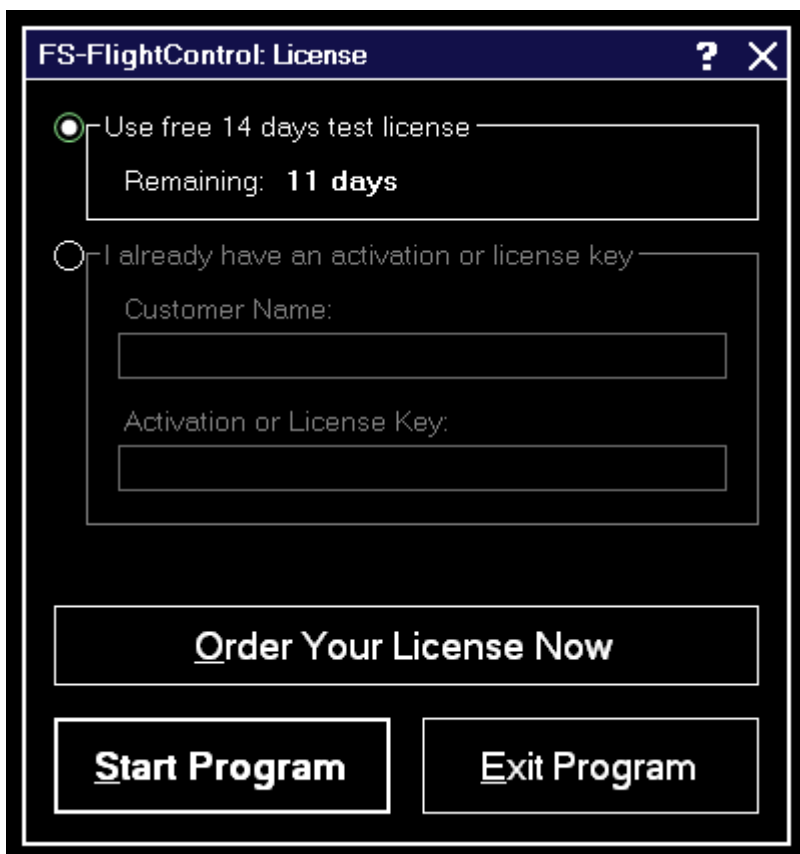

Inhaltsverzeichnis

LICENSE	1
TEST LICENSE	1
LICENSE DATA	1

LICENSE

This dialog to enter your FS-FlightControl license information enables you to activate the product or check how long your test license is still valid.

TEST LICENSE

Here you can see how long your test license is still valid.

 Note: You can even still start the program after the test license has expired, but then it will close automatically after 5 minutes.